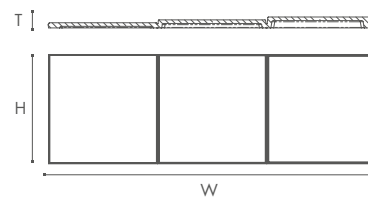

H 380 mm
W 1135 mm
T_{max} 43 mm

Designed by
Martin Bogaers

ARSTYL® WALL PANELS **DOMINO**

H 380 mm
W 1135 mm
T_{max} 38 mm

Designed by
Michaël Bihain

ARSTYL® WALL PANELS SQUARE

H 380 mm
W 1135 mm
T_{max} 30 mm