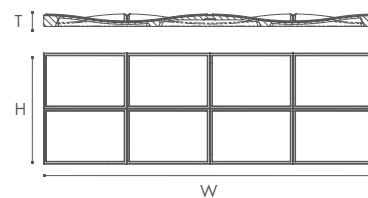

ARSTYL® WALL PANELS **BUMP**

H 380 mm
W 1135 mm
T_{max} 43 mm

Designed by
Martin Bogaers