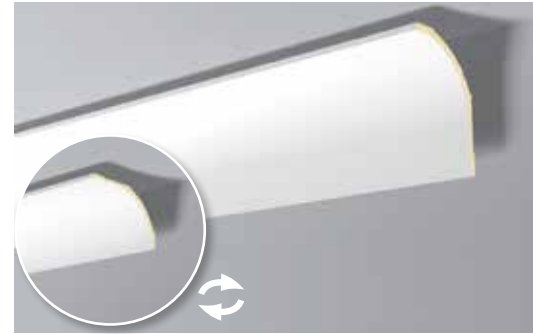

ARSTYL® AD23

H 185 mm
W 115 mm
L 2 m

14 m

+ + LED =

ARSTYL® LED CLIP